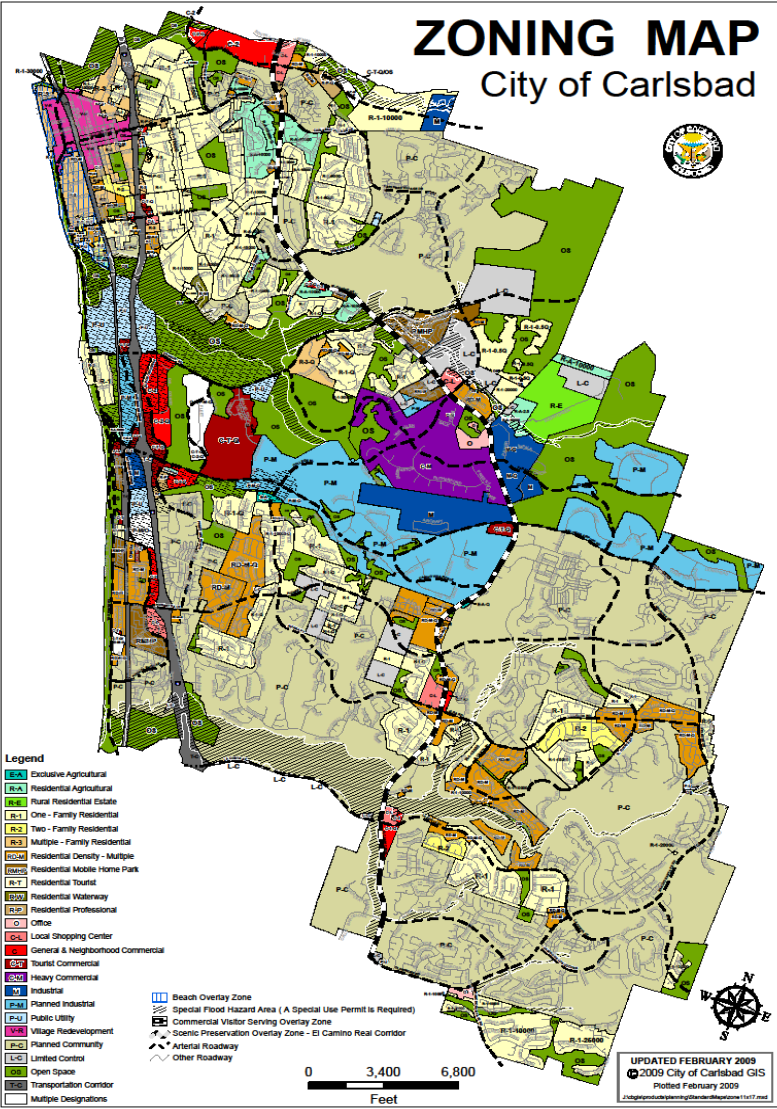

SoCal Floorplans

a division of the gillgren group

The zoning section of Socalfloorplans is comprised of three components:

- **Zoning Maps**
- **Direct links to the Escondido, Encinitas, City of San Diego and San Diego County's zoning search engines.**
- **Direct links to the zoning ordinances for all of San Diego.**

<u>Tour current Zoning Maps</u>	<u>Tour select municipality search engines</u>	<u>Tour City Ordinances</u>
-------------------------------------------------	----------------------------------------------------------------	---------------------------------------------

Website
Homepage

[Homepage
of Tour](#)

[Exit](#)

SoCal Floorplans

a division of the gillgren group

Zoning Maps are available for:

- **Carlsbad**
- **Chula Vista**
- **Coronado**
- **Del Mar**
- **Encinitas**
- **Escondido**
- **Imperial Beach**
- **La Mesa**
- **Lemon Grove**
- **National City**
- **Oceanside**
- **Poway**
- **San Marcos**
- **Santee**
- **Solana Beach**
- **Vista**

[Website
Homepage](#)

[Next](#)

Sample Zoning Map:

- Ability to:**
- **Zoom in / zoom out**
 - **Download**
 - **Print**
 - **Insert image to a report**
 - **Ability to obtain zoning anywhere in the county in seconds!!!!!!**